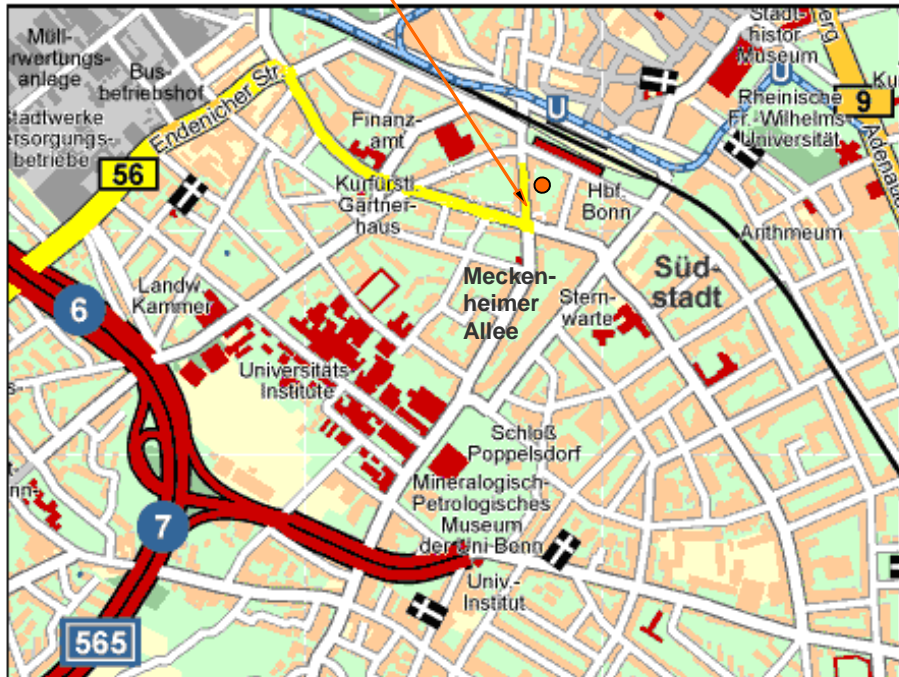

DIRECTIONS

E-Bridge Consulting GmbH
Meckenheimer Allee 67-69
53113 Bonn
Tel.: +49 (0) 228 909065-0

TRAVEL BY TRAIN

- Main Station Exit Quantiusstrasse
- Turn right to the Quantiusstrasse
- Following turn left to the Meckenheimer Allee
- Our office is situated on the left hand side

TRAVEL BY CAR

Coming from Cologne (North)

The left side of the River Rhein

- Exit the Motorway A 4 at the intersection „Köln-Süd“ onto the motorway A 555
- Exit at the intersection „Bonn-Nord“ onto the motorway A 565 in direction „Bonn / Koblenz“
- Exit „Bonn - Enderich“
- See below

The right side of the River Rhein

- Exit the Motorway A 3 at the intersection „Köln-Heumar“ onto the motorway A 59
- Exit at the intersection „Bonn-Beuel“ onto the motorway A 565 in direction „Bonn / Koblenz“
- Exit „Bonn - Enderich“
- See below

Coming from Frankfurt / Main (South)

The right side of the river Rhein

- Motorway A 3
- Exit at the intersection „Siegburg / Hennef“ onto the motorway A 560 in direction of „Bonn“
- Exit at the intersection „St. Augustin“ onto the motorway A 59 in direction of „Bonn / Königswinter“
- Exit at the intersection „Bonn - Beuel - Nord“ onto the motorway A 565 „Bonn / Koblenz“
- Exit „Bonn - Enderich“
- See below

To be continued - coming from all 3 above directions:

- Leave the following roundabout in direction of „Bonn - Zentrum“
- You are now on the „Endericher Allee“
- Continue straight away until a crossing and turn right onto the „Wittelsbacher Ring“
- You follow this road even though, the street's name changes into „Baumschulallee“
- At the crossing with two successive traffic lights you turn left onto the „Meckenheimer Allee“ in direction to the main station
- Our office is situated on the right hand side of the street

Please use the car park of Bonn's main station,
Colmantstraße